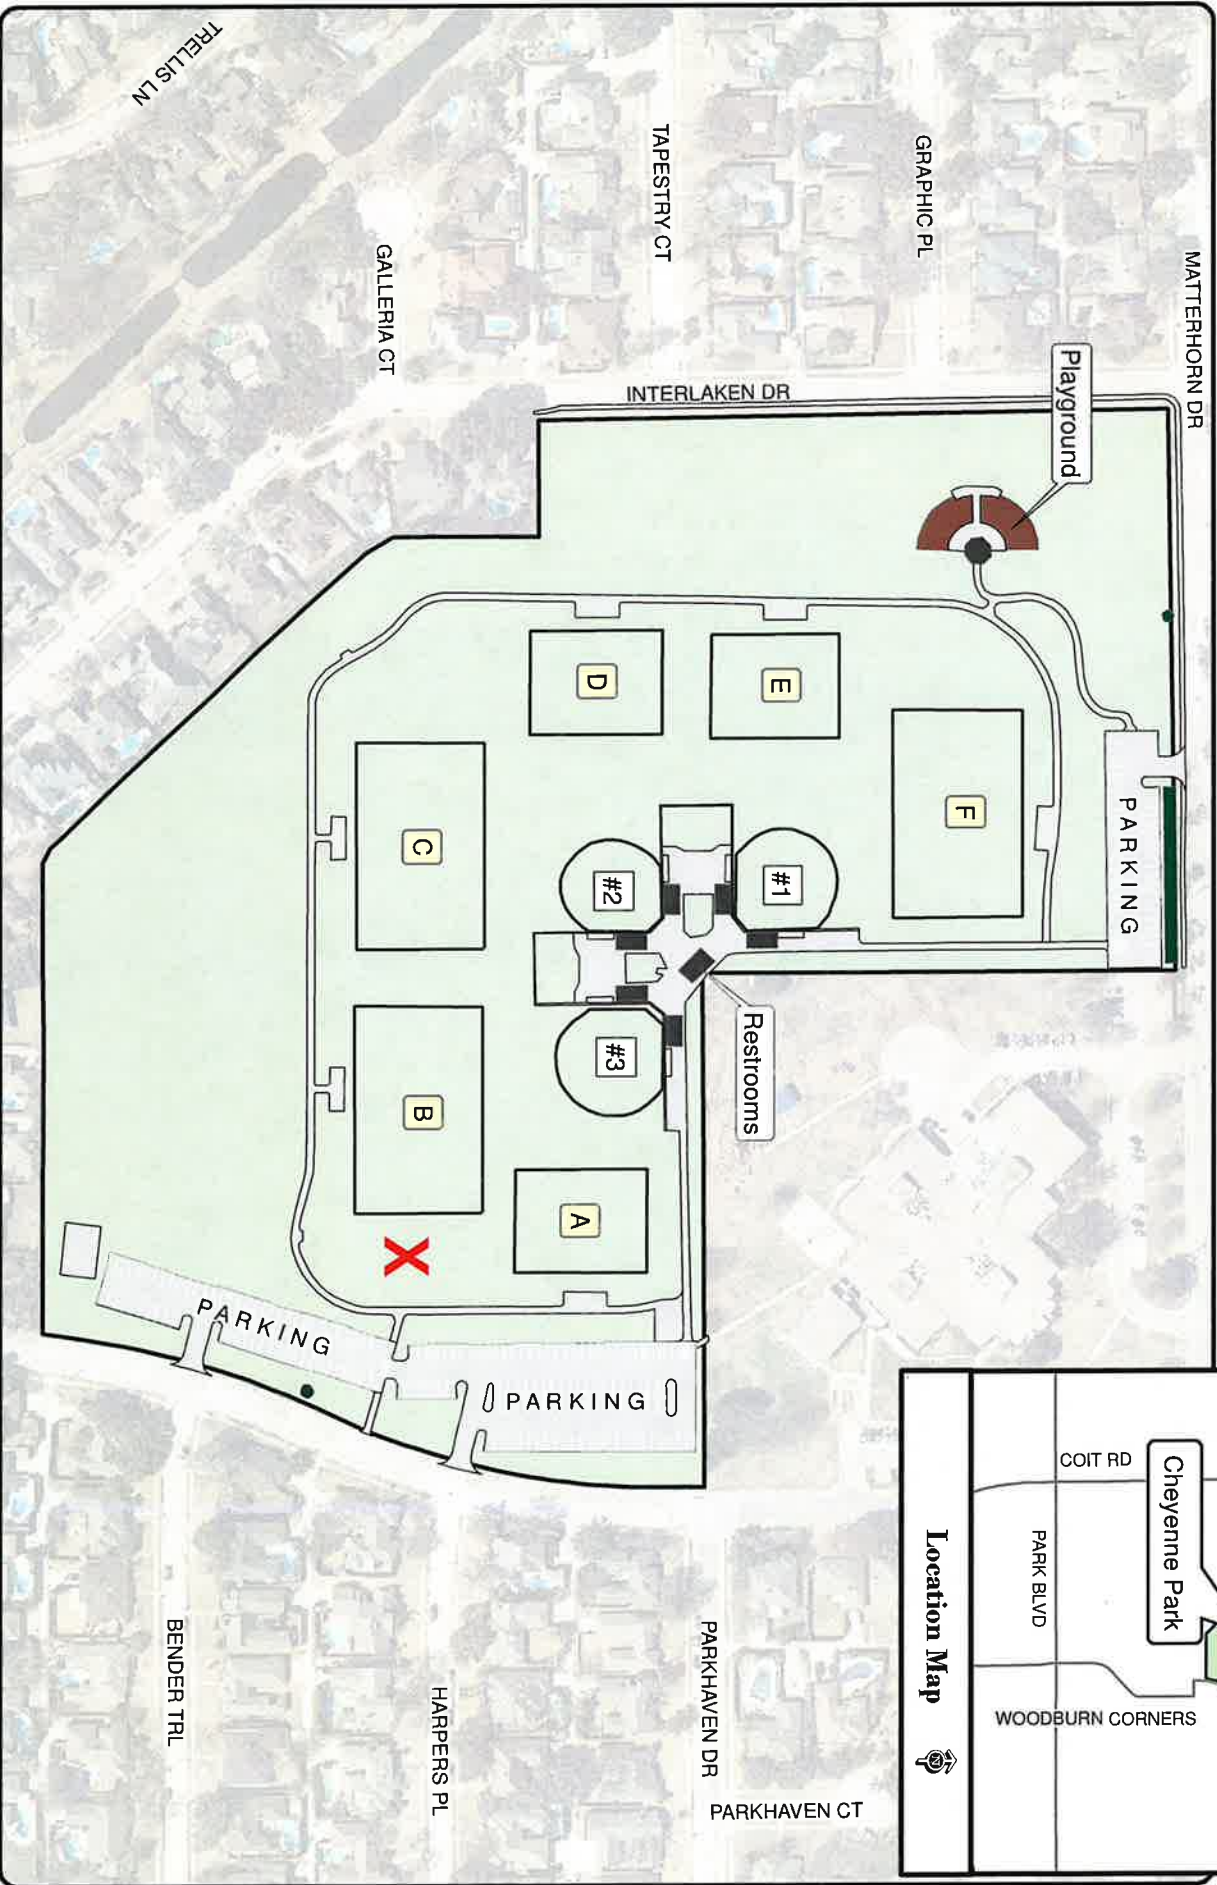

Plano - Fall Sports 2016 Cheyenne Park 2501 Mission Ridge Road

Note: This map is for abstract purposes only. Map is void after Nov. 13, 2016
Field use by schedule or reservation only.

X Indicates Headquarters Tent

Parking is limited... Please carpool.
Thank you for not parking on streets and respecting neighborhood integrity.