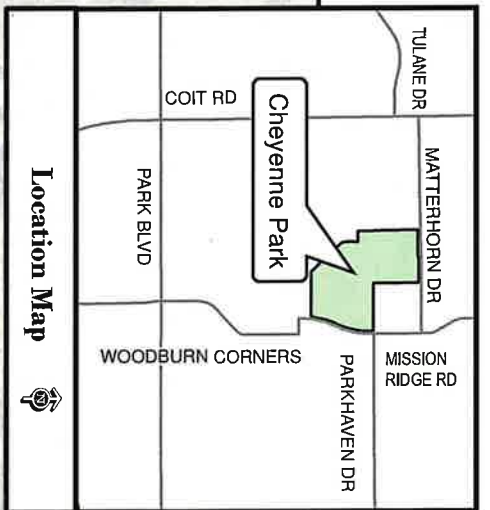

Plano - Fall Sports 2016 Cheyenne Park 2501 Mission Ridge Road

Note: This map is for abstract purposes only. Map is void after Nov. 13, 2016
Field use by schedule or reservation only.

X Indicates Headquarters Tent

Parking is limited... Please carpool.
Thank you for not parking on streets and respecting neighborhood integrity.