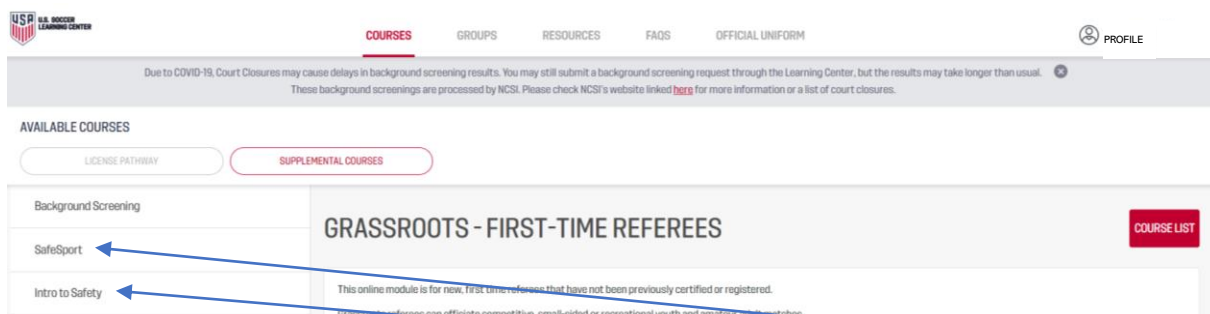

On the SUPPLEMENTAL COURSES page, click on the required **Intro to Safety** and/or **SafeSport** trainings.