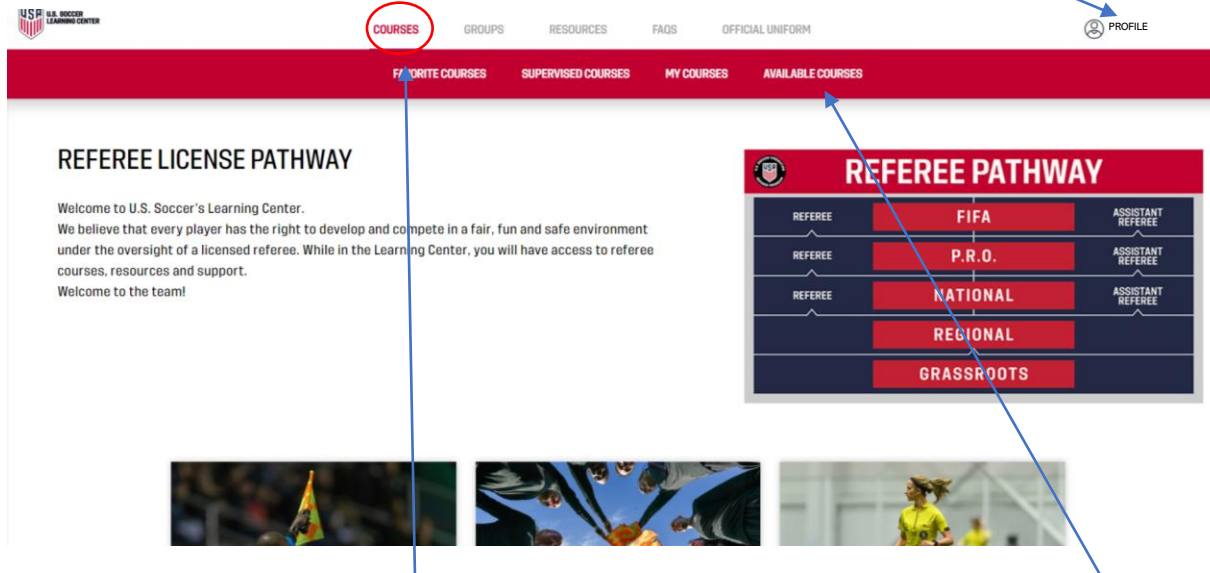

US SOCCER LEARNING CENTER

There are two modules to complete in the [US Soccer Learning Center](#): **SafeSport** and **Into to Safety**.

When you create in the [Learning Center](#), make sure all **profile information** matches your OMS account (name, phone, email, and birthdate). If this information does not match exactly, OMS will not be able to track the completion of these two modules.

When you log in, click on COURSES then from the appearing menu, click on AVAILABLE COURSES.

On the AVAILABLE COURSES page, click on SUPPLEMENTAL COURSES.

On the SUPPLEMENTAL COURSES page, click on the required **Intro to Safety** and/or **SafeSport** trainings.