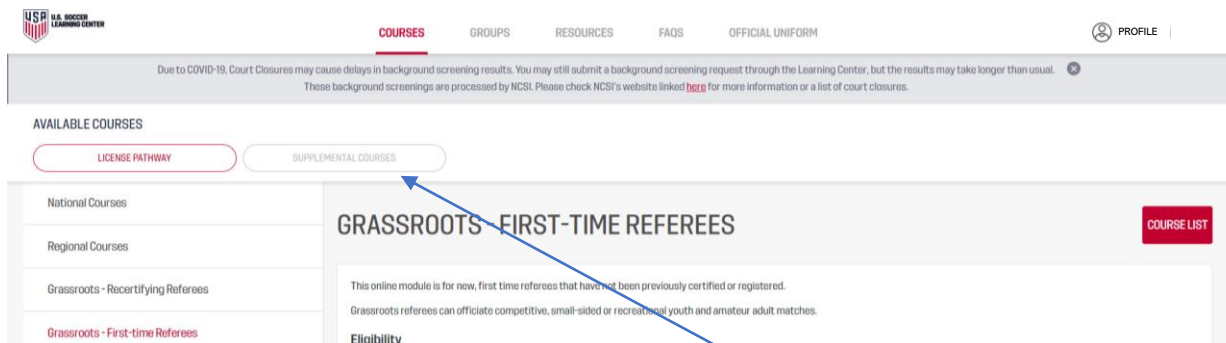

On the AVAILABLE COURSES page, click on SUPPLEMENTAL COURSES.