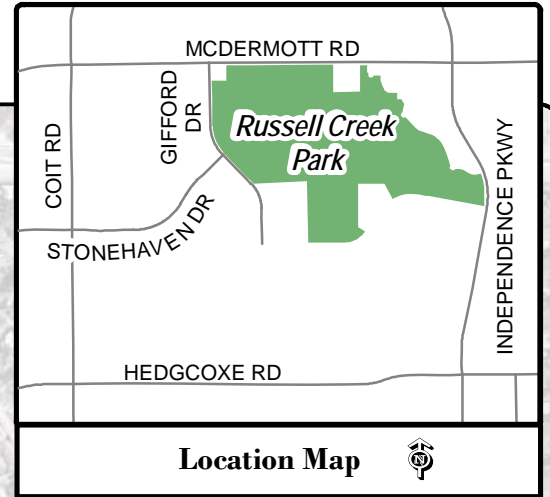

Plano - Labor Day - Soccer 2008

Russell Creek Park

3500 McDermott Road

c:\Athletics\2008\MXD\Russell Creek Labor Day.mxd TLB 8-12-08

Note: This map is for abstract purposes only. Map is void after Sept. 4, 2008